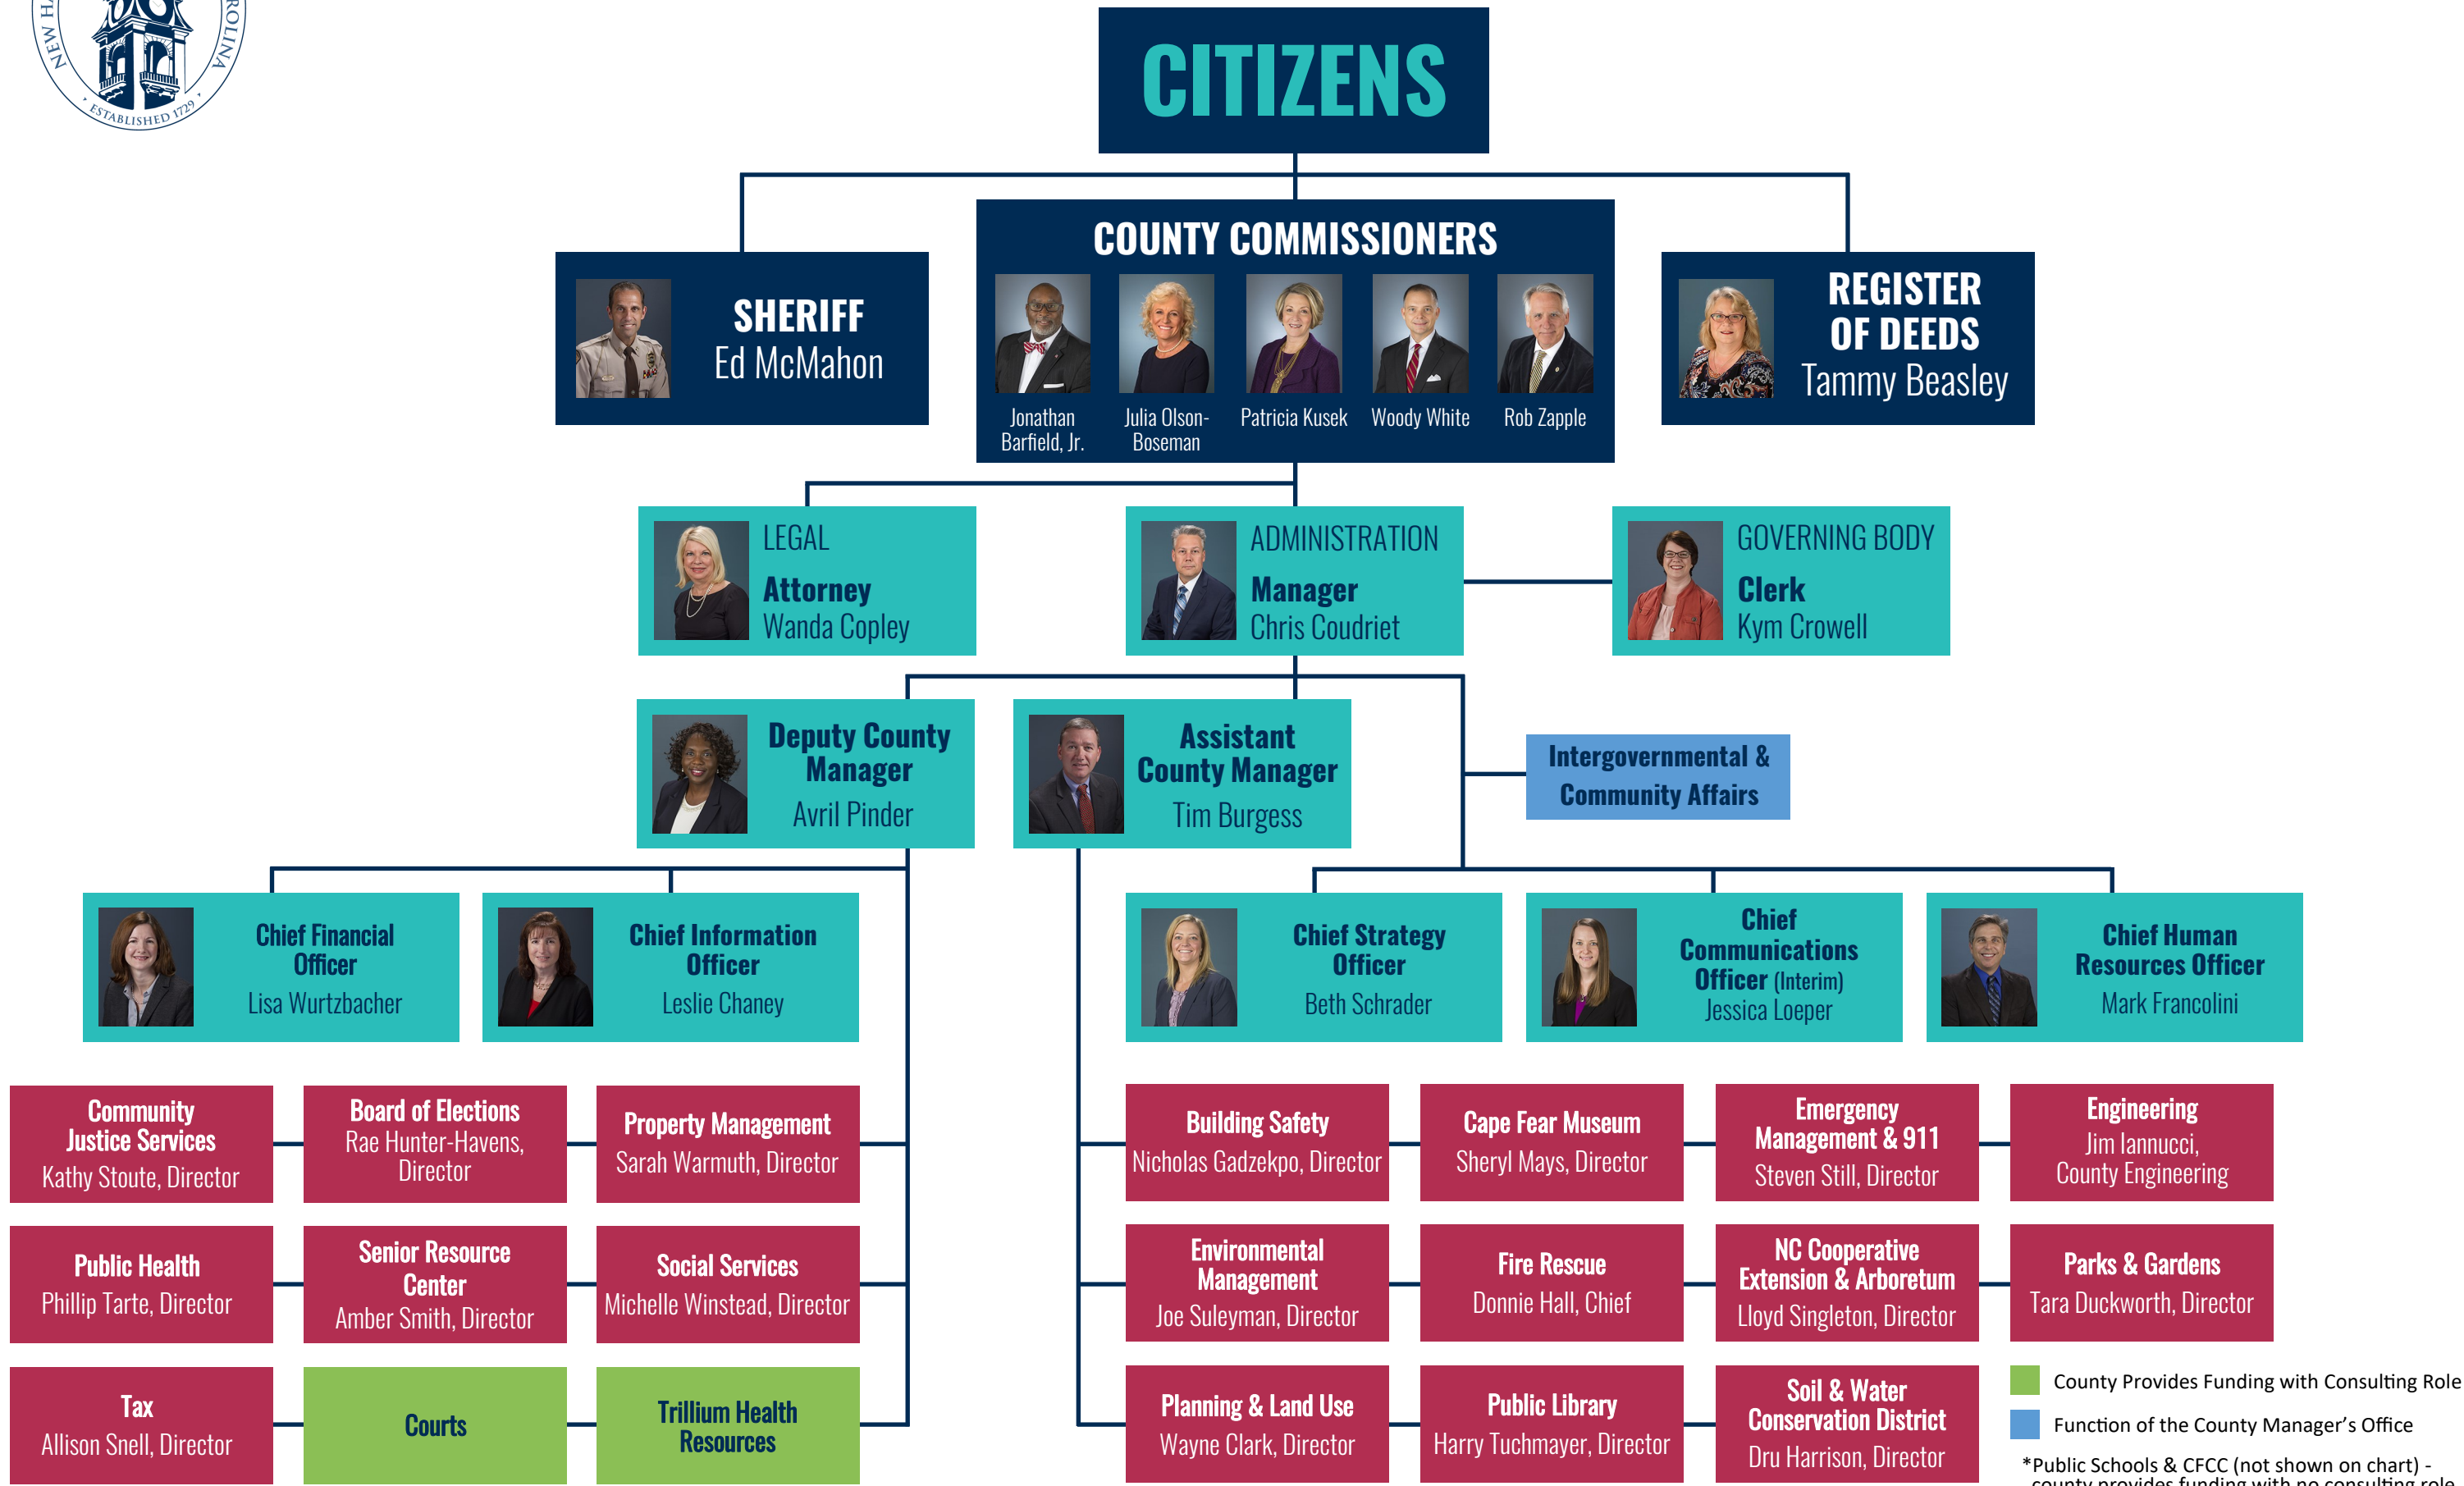

# NEW HANOVER COUNTY ORGANIZATIONAL CHART

County Provides Funding with Consulting Role

Function of the County Manager's Office

\*Public Schools & CFCC (not shown on chart) - county provides funding with no consulting role.