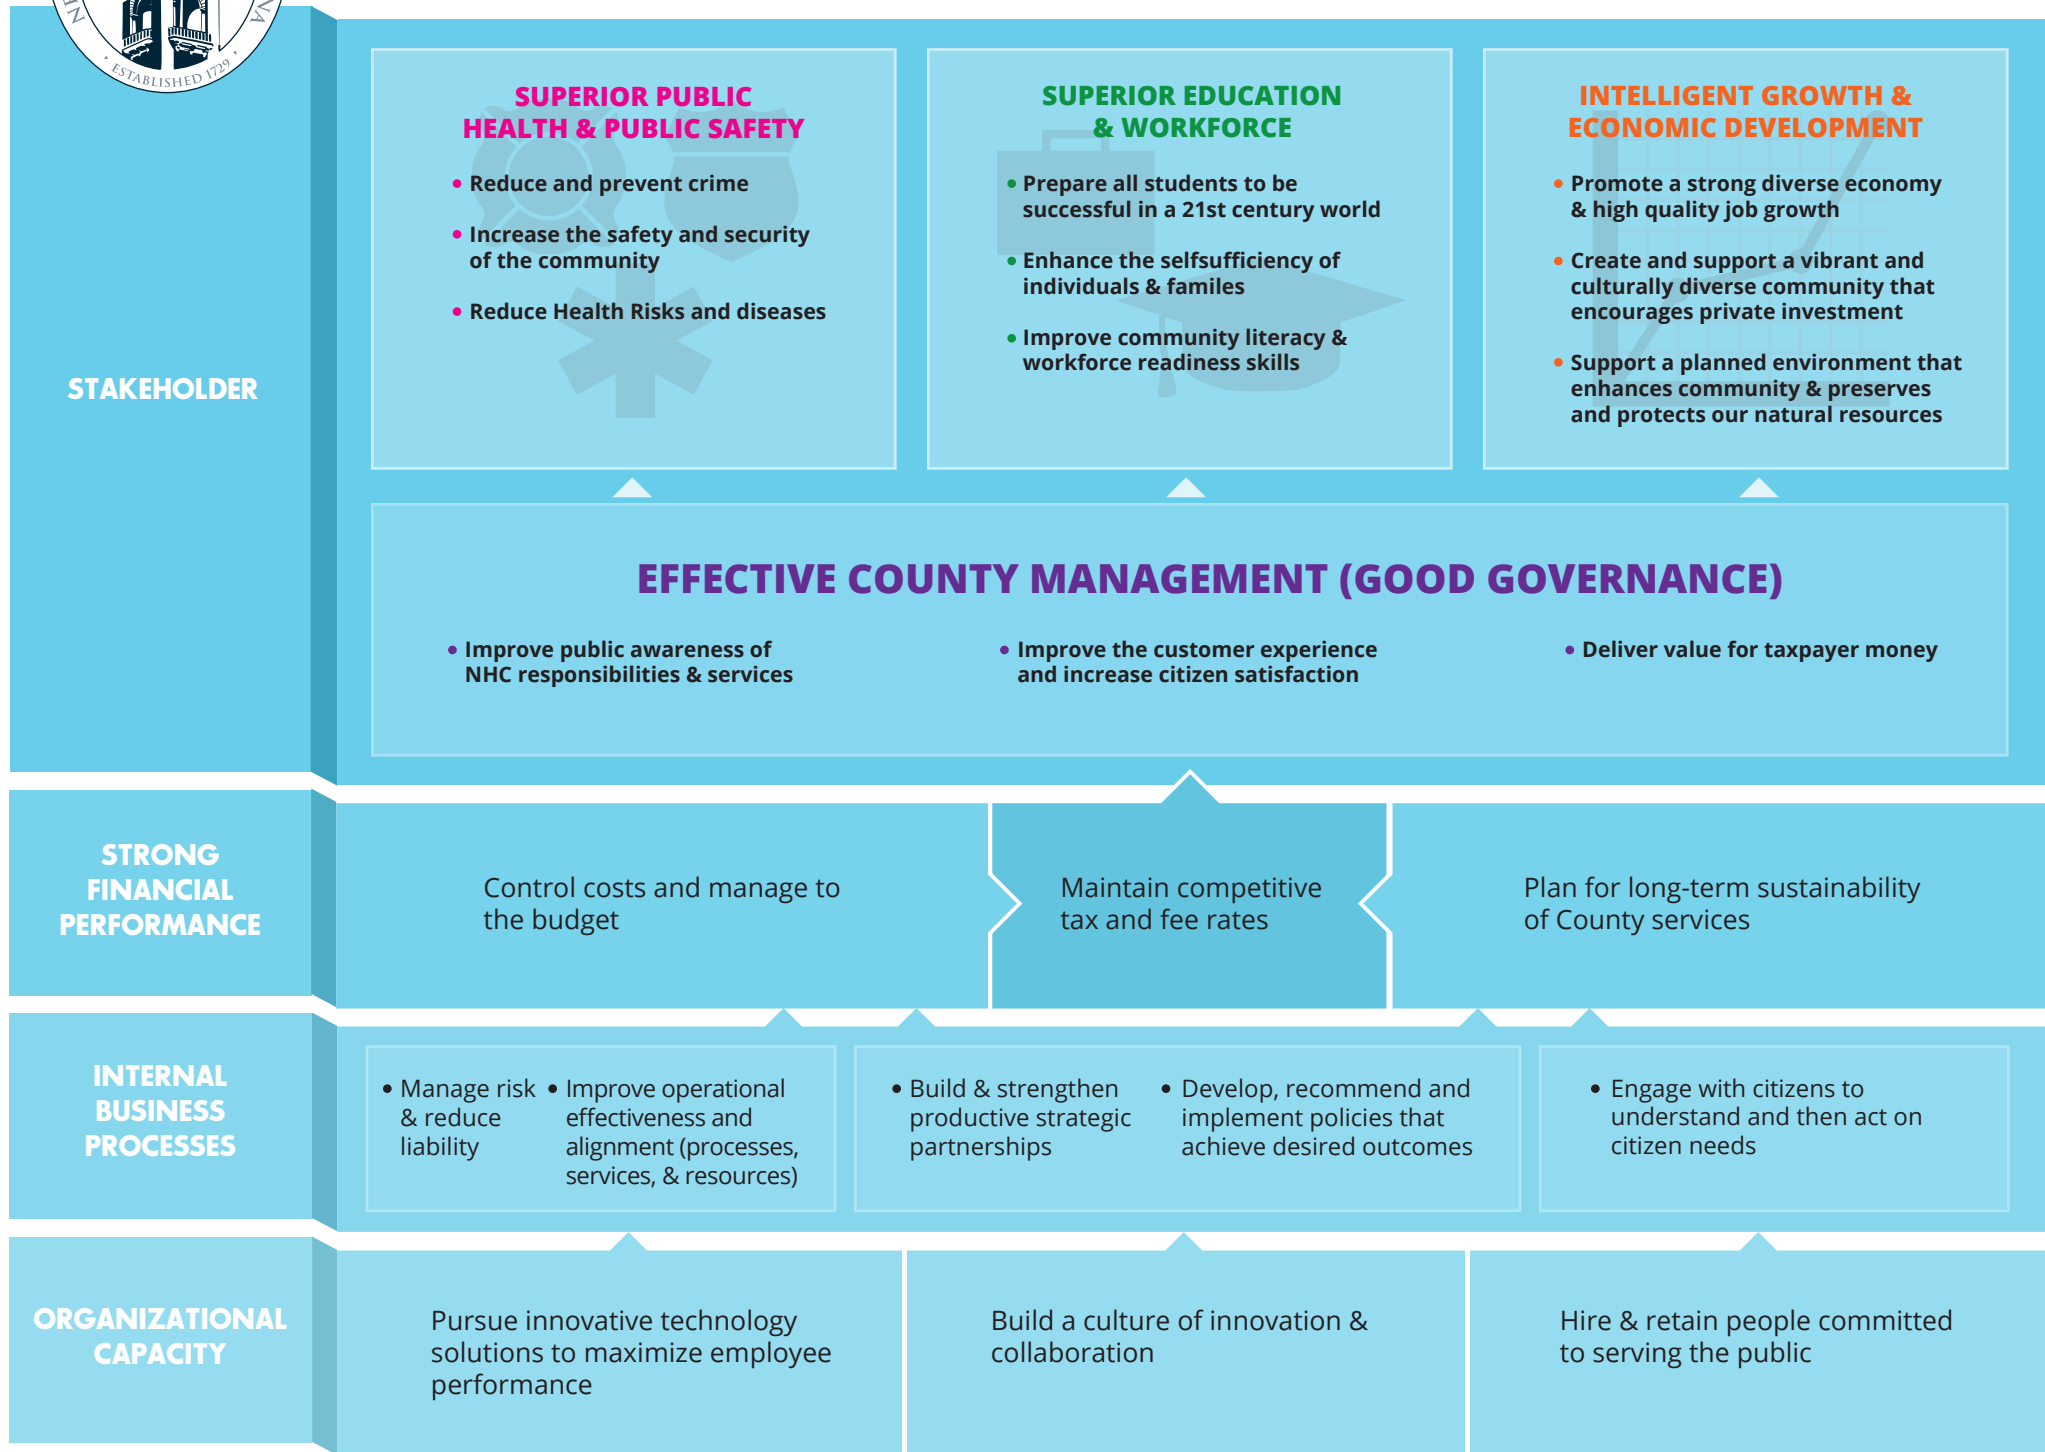

New Hanover County Enterprise Strategy Map

MISSION

New Hanover County is committed to progressive public policy, superior service, courteous contact, judicious exercise of authority, and sound fiscal management to meet the needs and concerns of our citizens today and tomorrow.

VISION

A vibrant, prosperous, diverse coastal community, committed to building a sustainable future for generations to come.

SHARED VALUES

Professionalism, Integrity, Innovation, Stewardship and Accountability