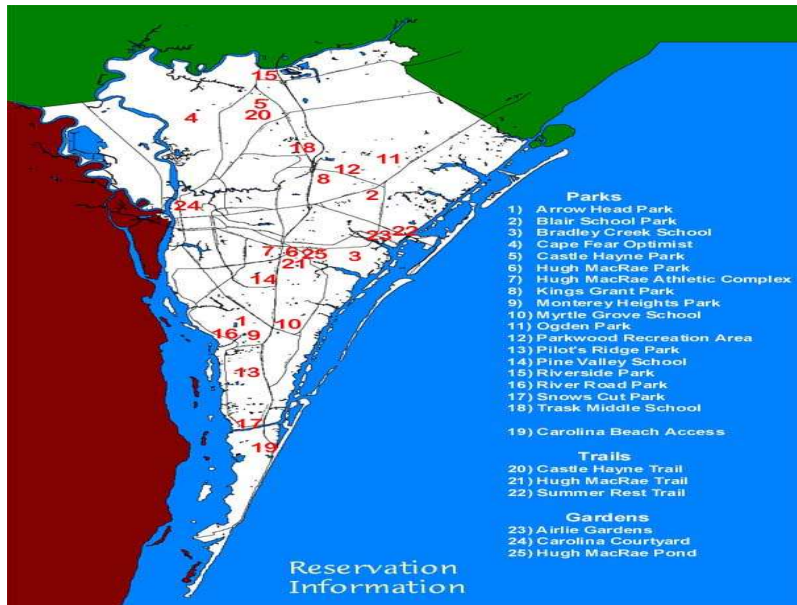

# Trask Middle School Park

**Size:** 7 acres

**Location:** Adjacent to N.C. Highway 132 North, behind Trask Middle School.

## Facilities:

- 2 Lighted Baseball / Softball Fields
- 4 Soccer Fields
- Rest Rooms
- Seasonal Concessions