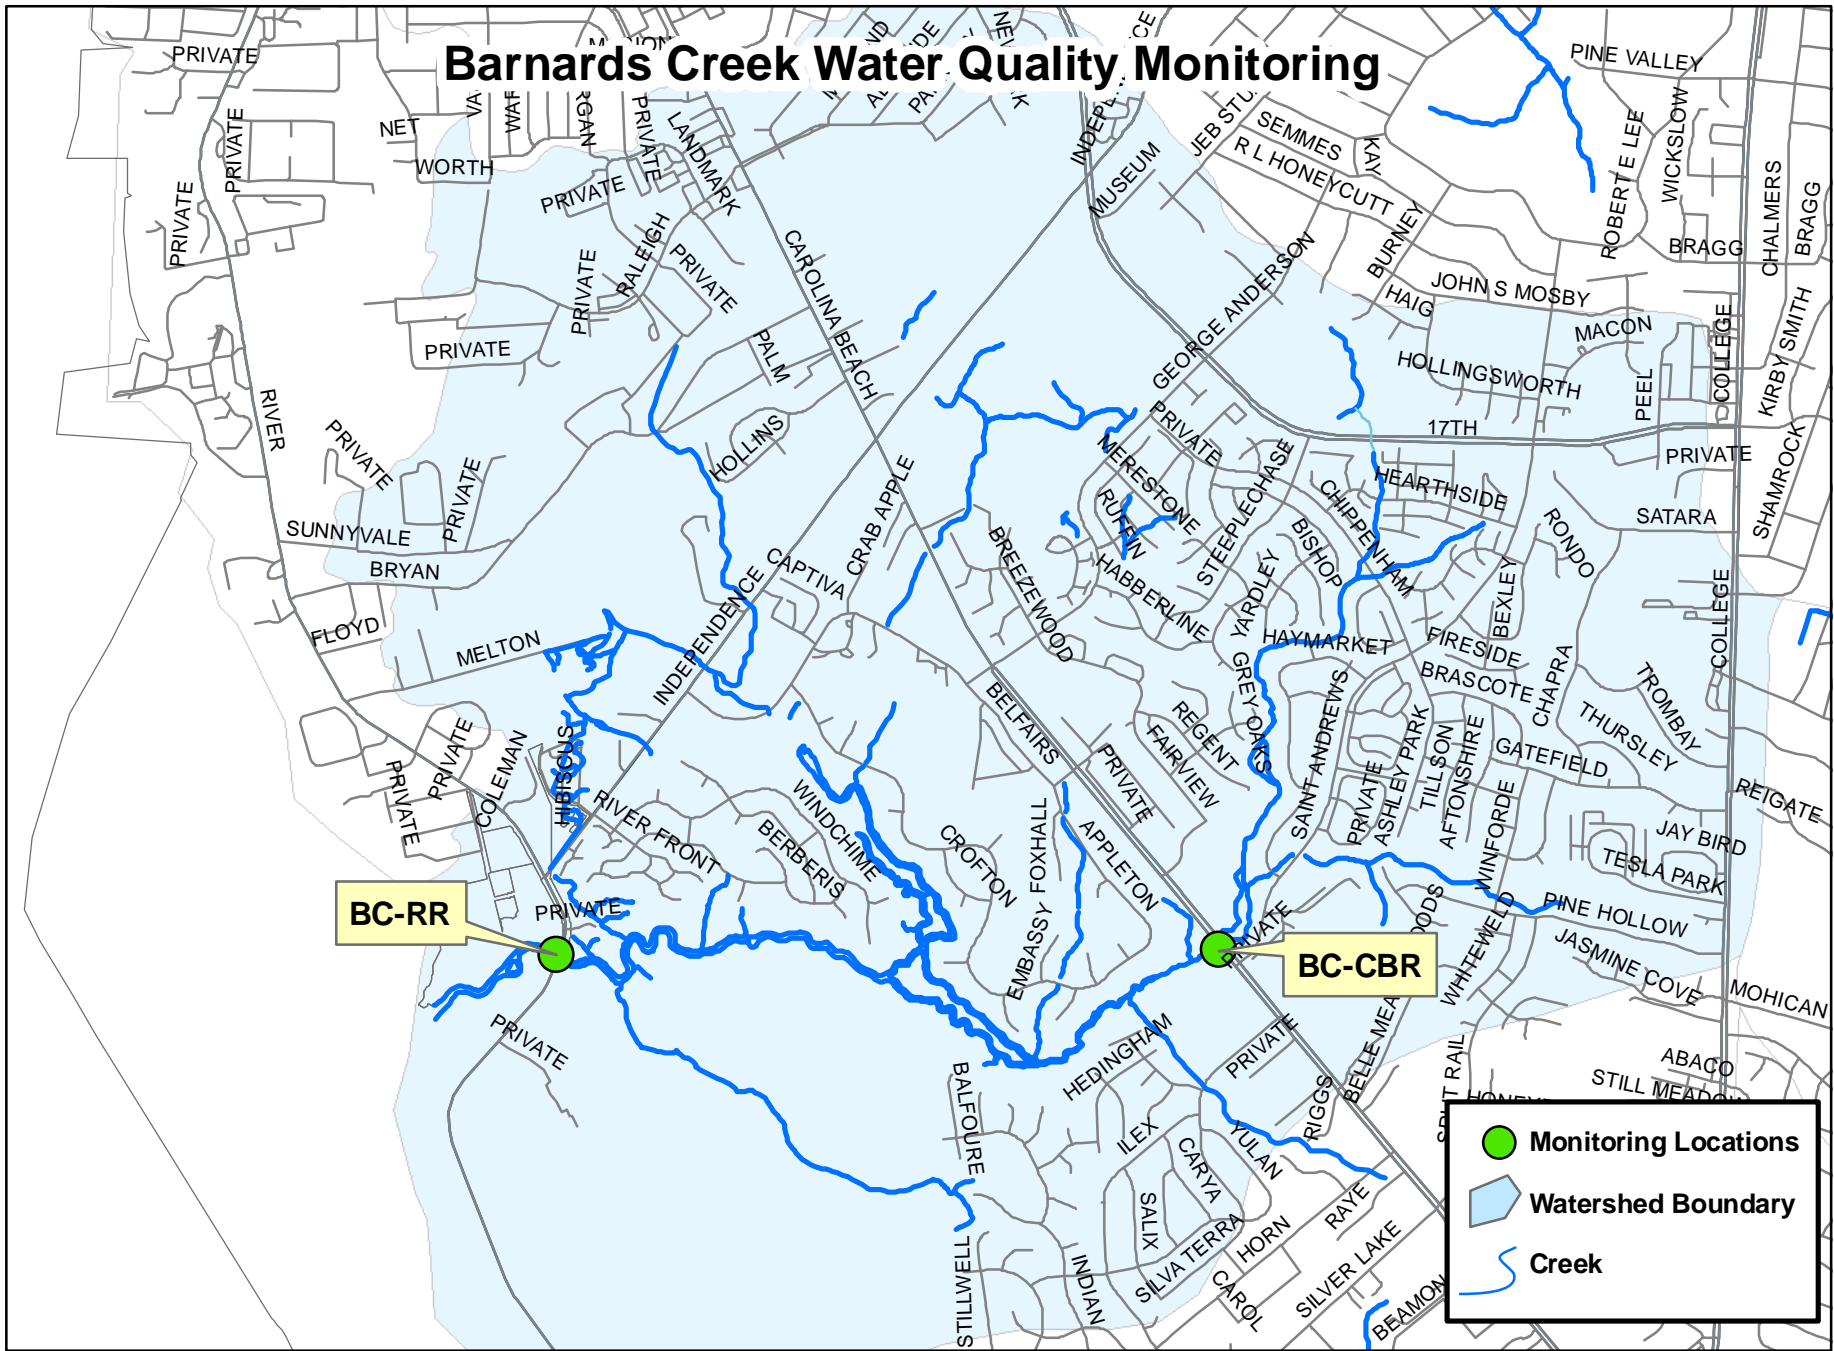

Barnards Creek Water Quality Monitoring

BC-RR

BC-CBR

- Monitoring Locations
- ▭ Watershed Boundary
- Creek