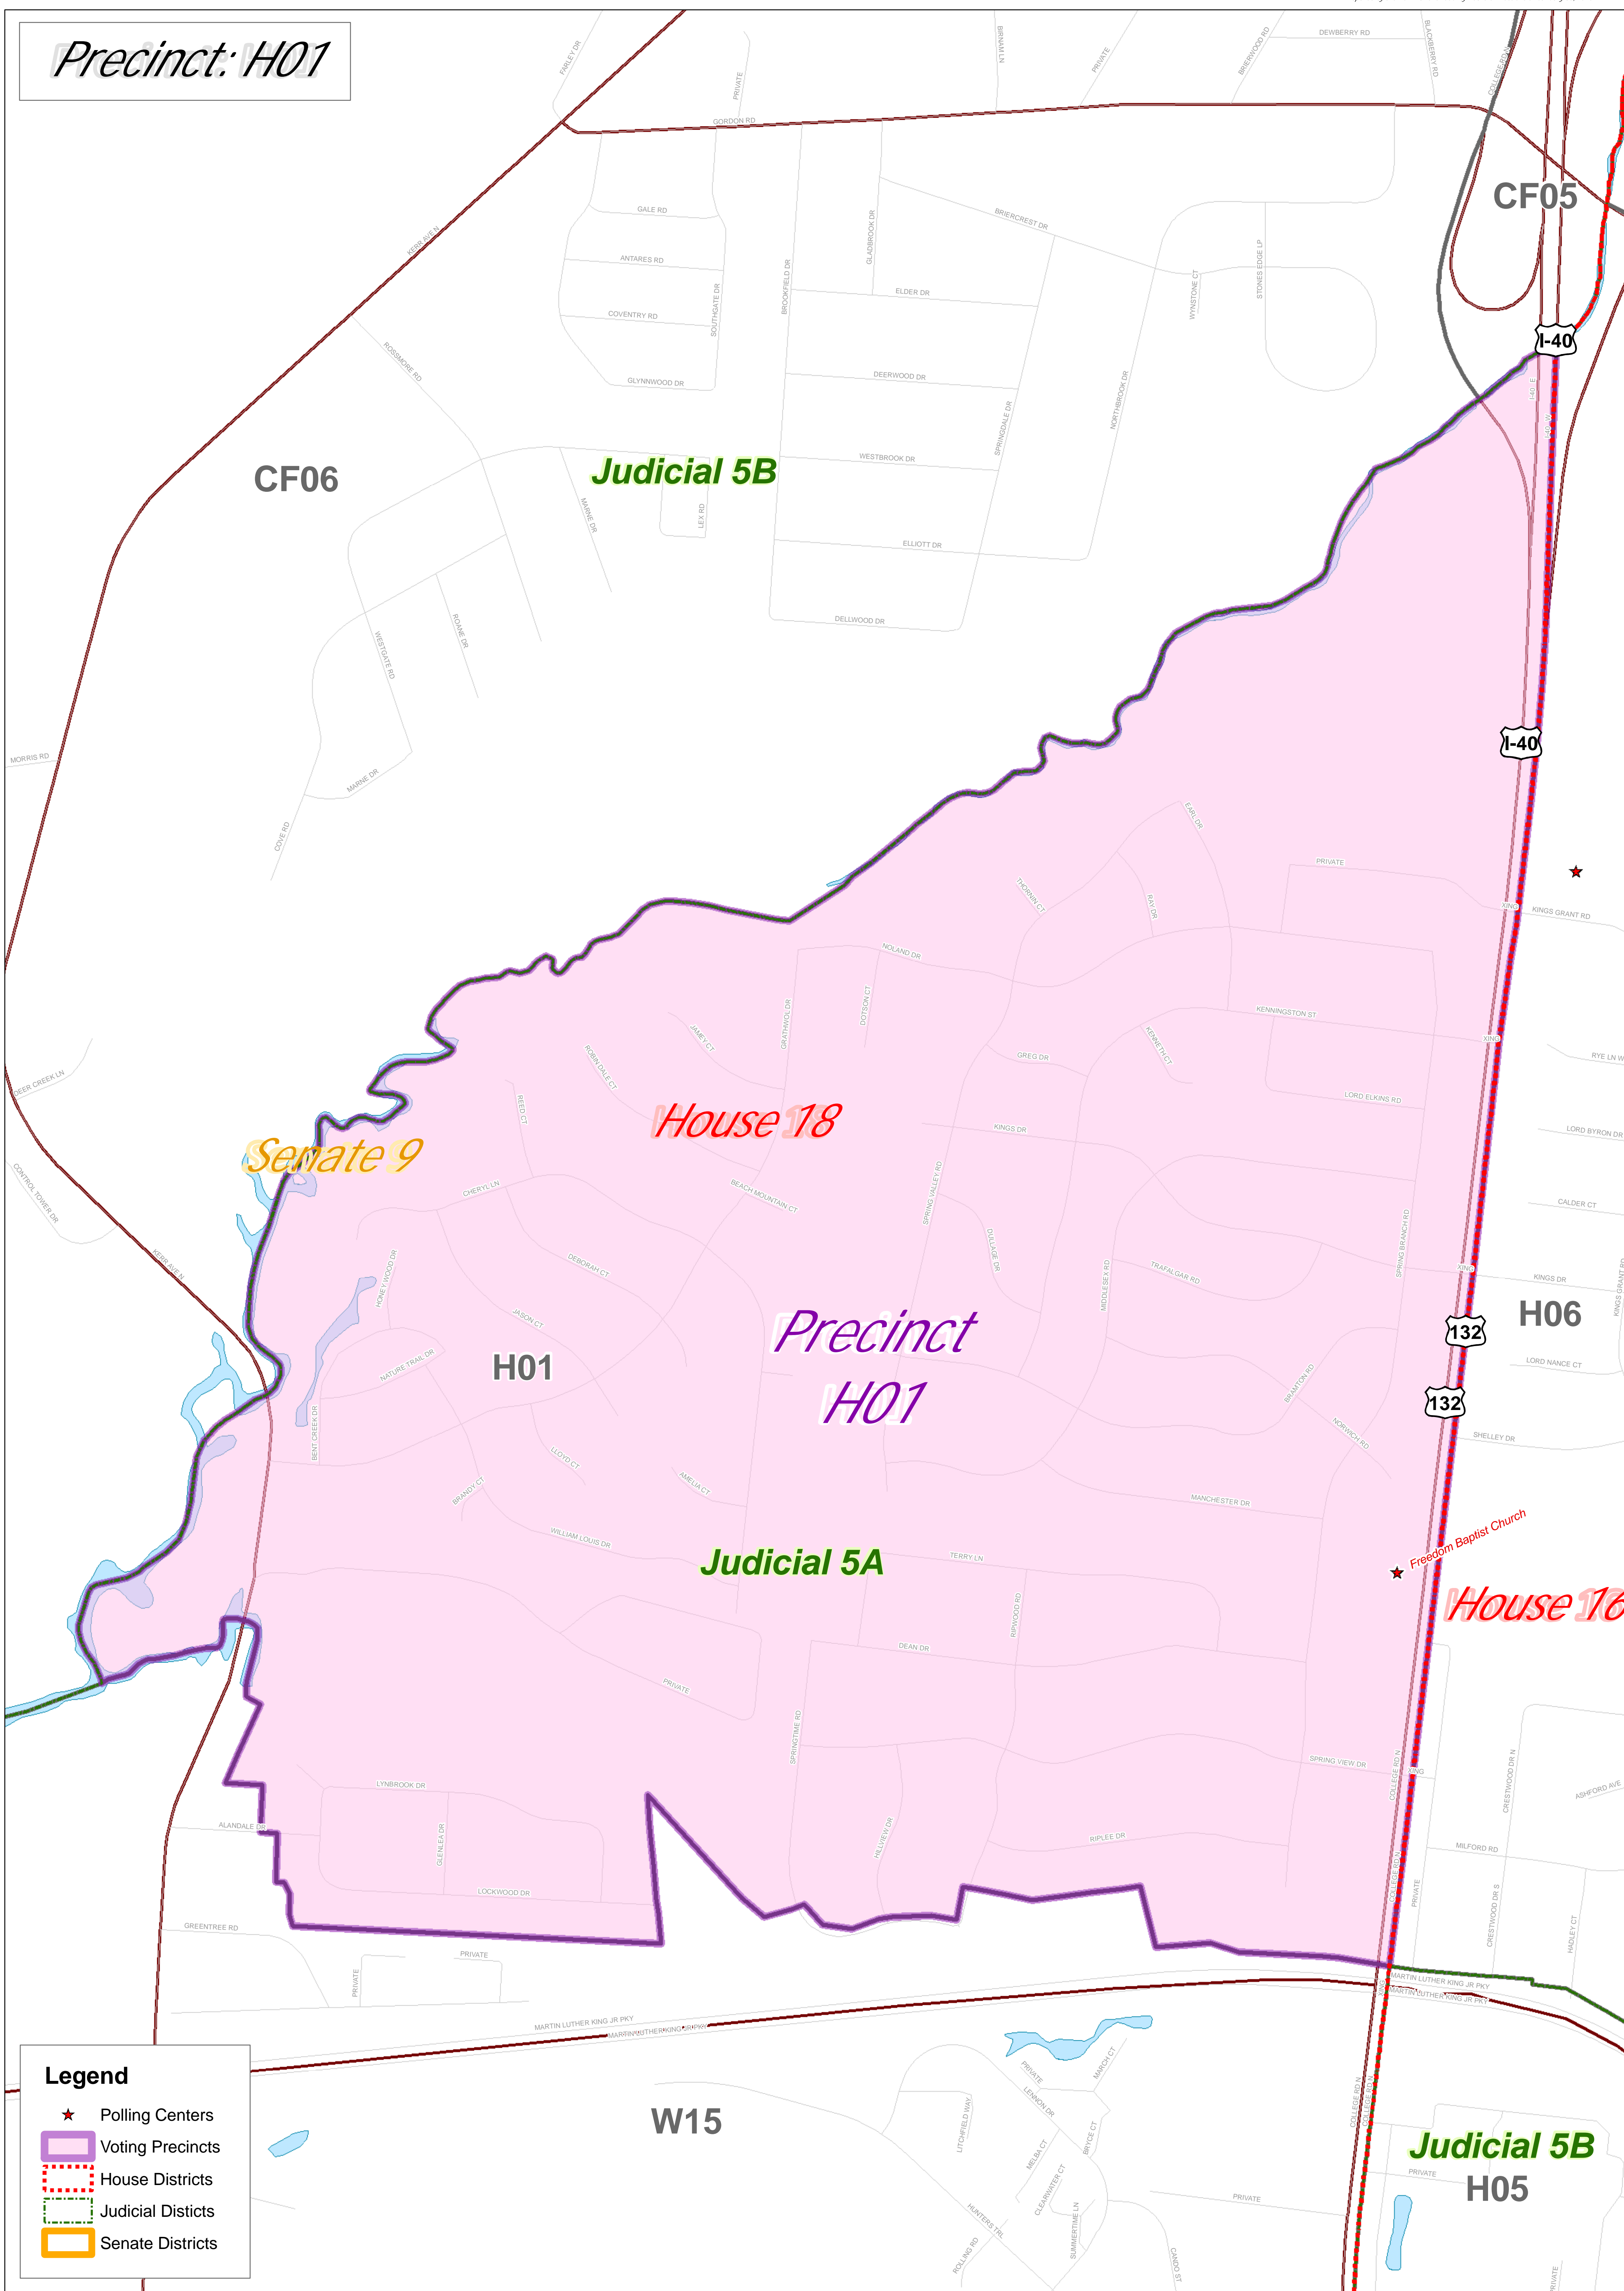

Voting Precincts - New Hanover County, NC

0 0.05 0.1 0.2 Miles

Precinct: H01

Legend

- ★ Polling Centers
- ▭ Voting Precincts
- ▭ House Districts
- ▭ Judicial Districts
- ▭ Senate Districts