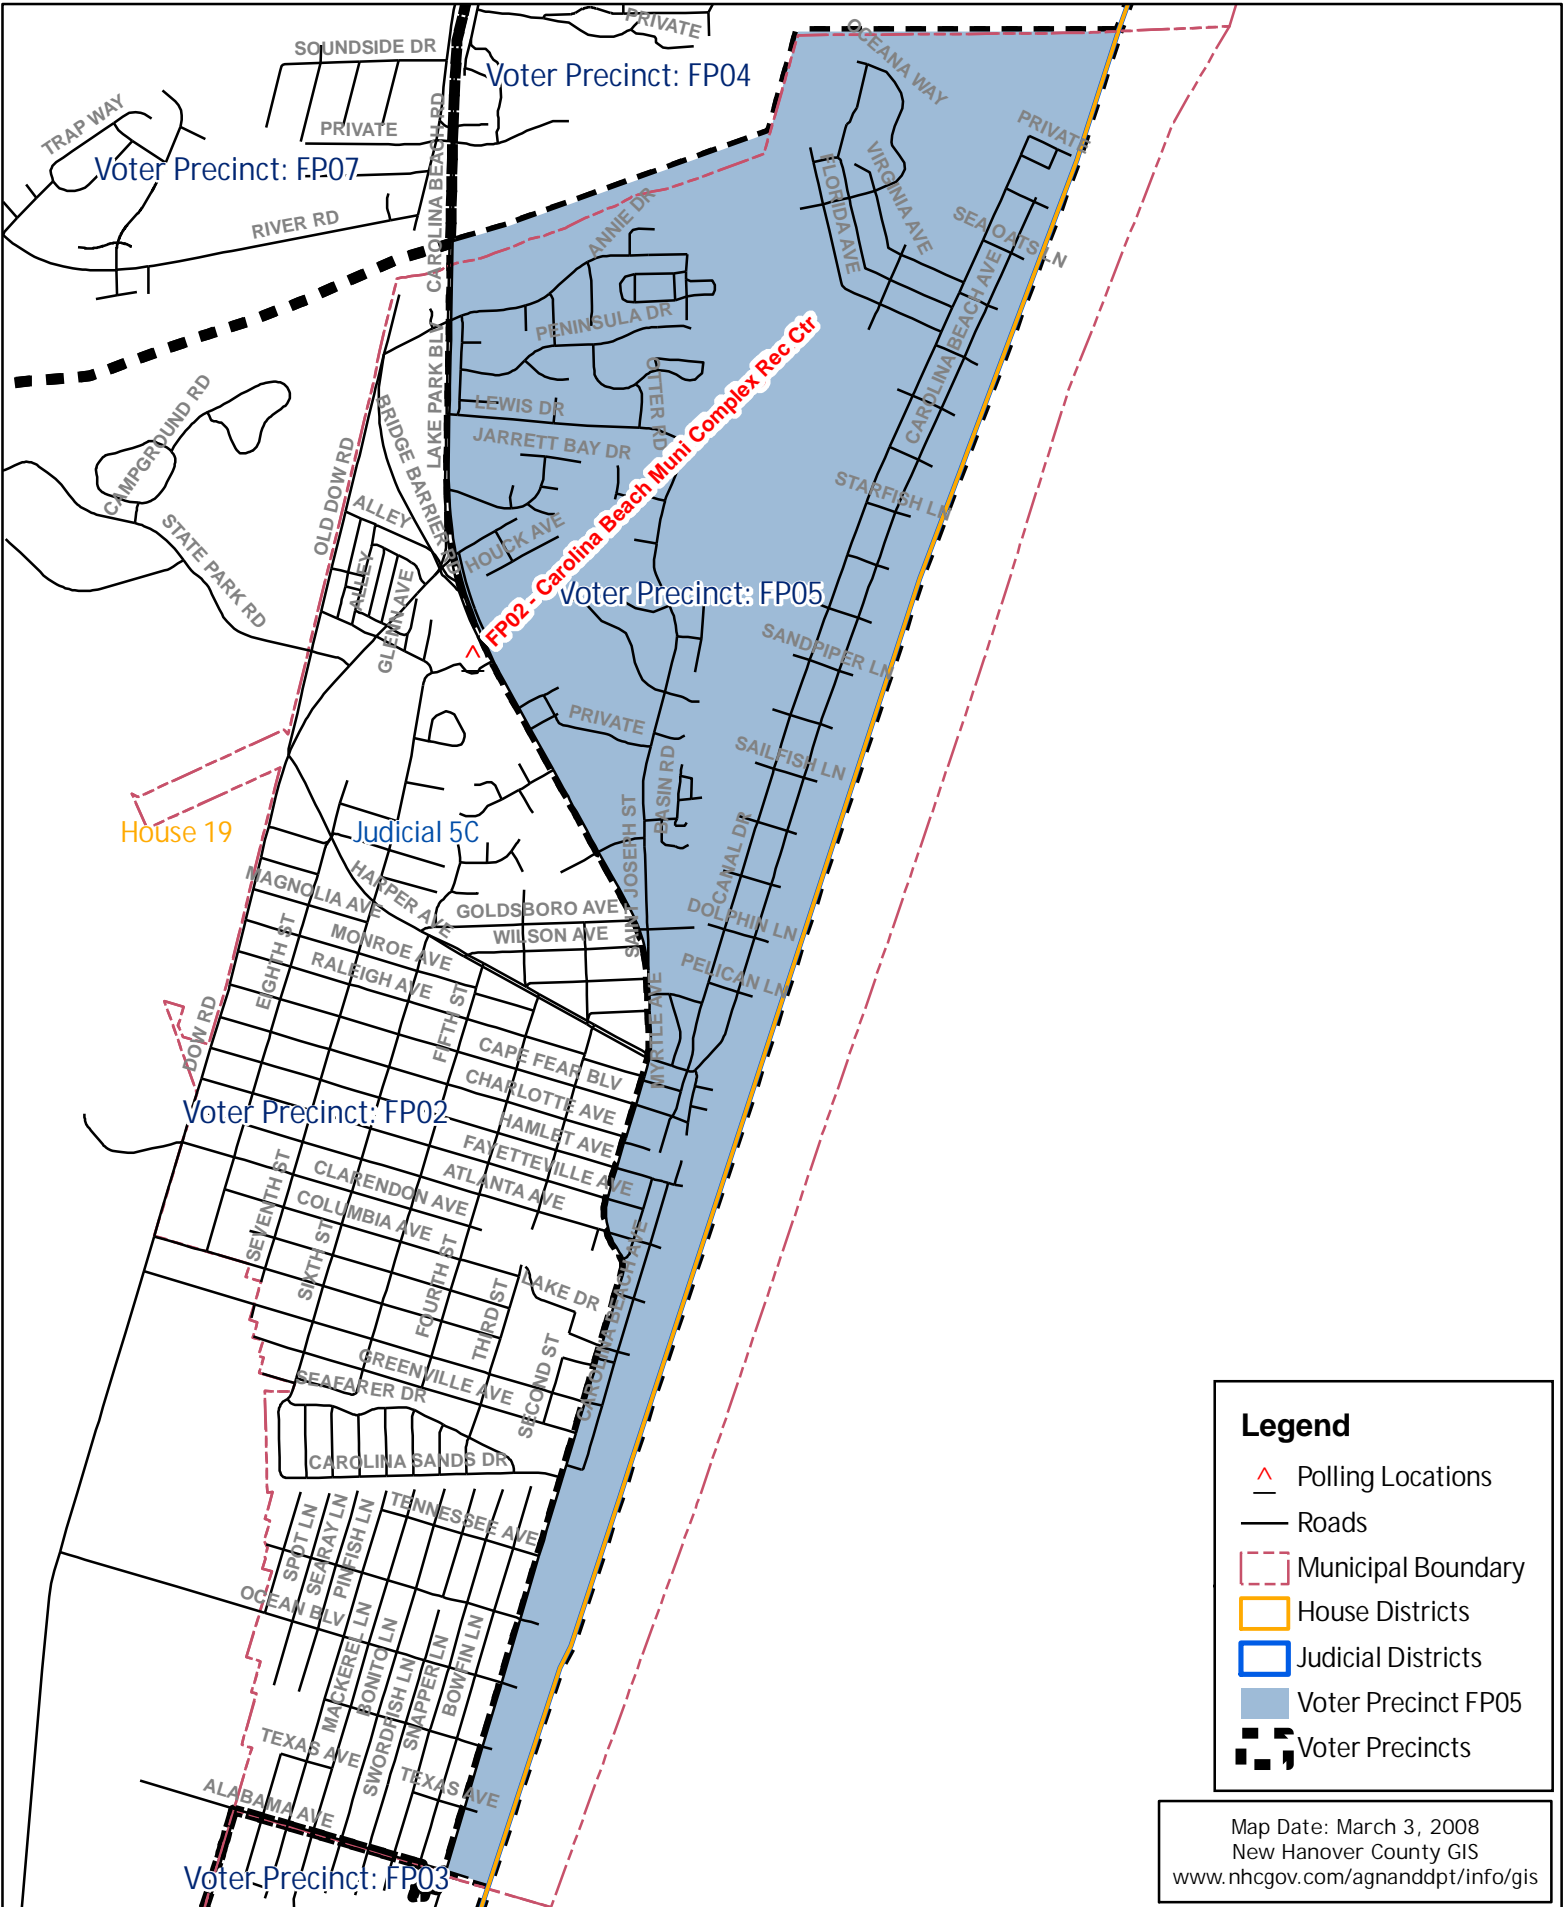

New Hanover County Voter Precincts

0 850 1,700 3,400 Feet

Voter Precinct FP05

1 inch equals 1,799.7 feet

Legend

- Polling Locations
- Roads
- Municipal Boundary
- House Districts
- Judicial Districts
- Voter Precinct FP05
- Voter Precincts

Map Date: March 3, 2008
New Hanover County GIS
www.nhcgov.com/agnanddpt/info/gis