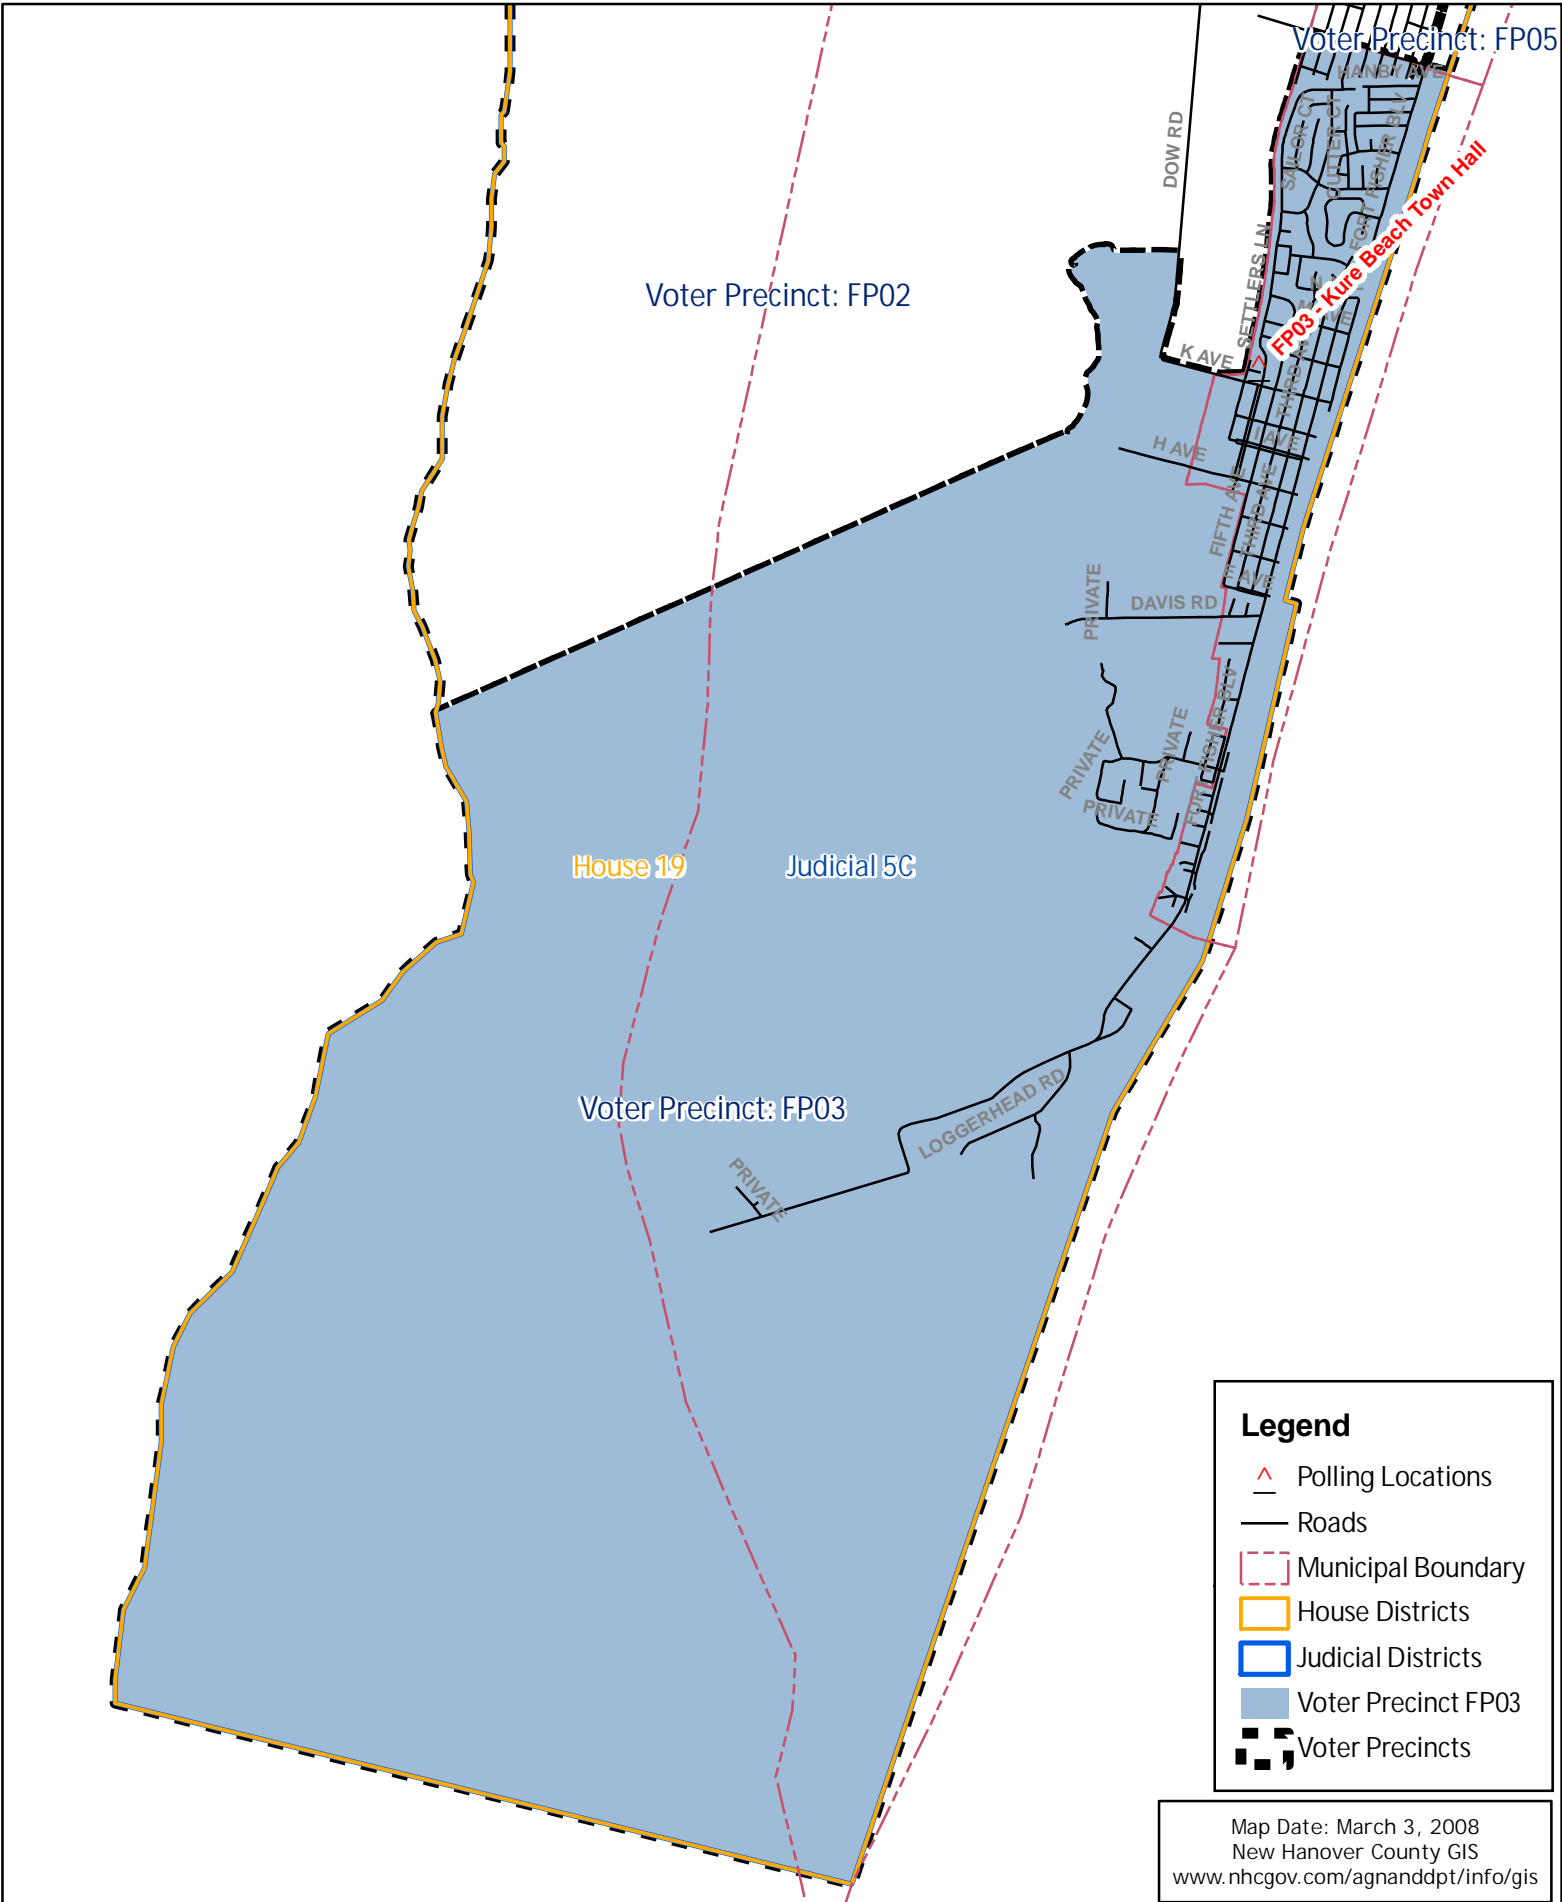

# New Hanover County Voter Precincts

0 1,550 3,100 6,200 Feet

1 inch equals 3,286.56 feet

Voter Precinct FP03

**Legend**

- Polling Locations
- Roads
- Municipal Boundary
- House Districts
- Judicial Districts
- Voter Precinct FP03
- Voter Precincts

Map Date: March 3, 2008  
New Hanover County GIS  
[www.nhcgov.com/agnanddpt/info/gis](http://www.nhcgov.com/agnanddpt/info/gis)