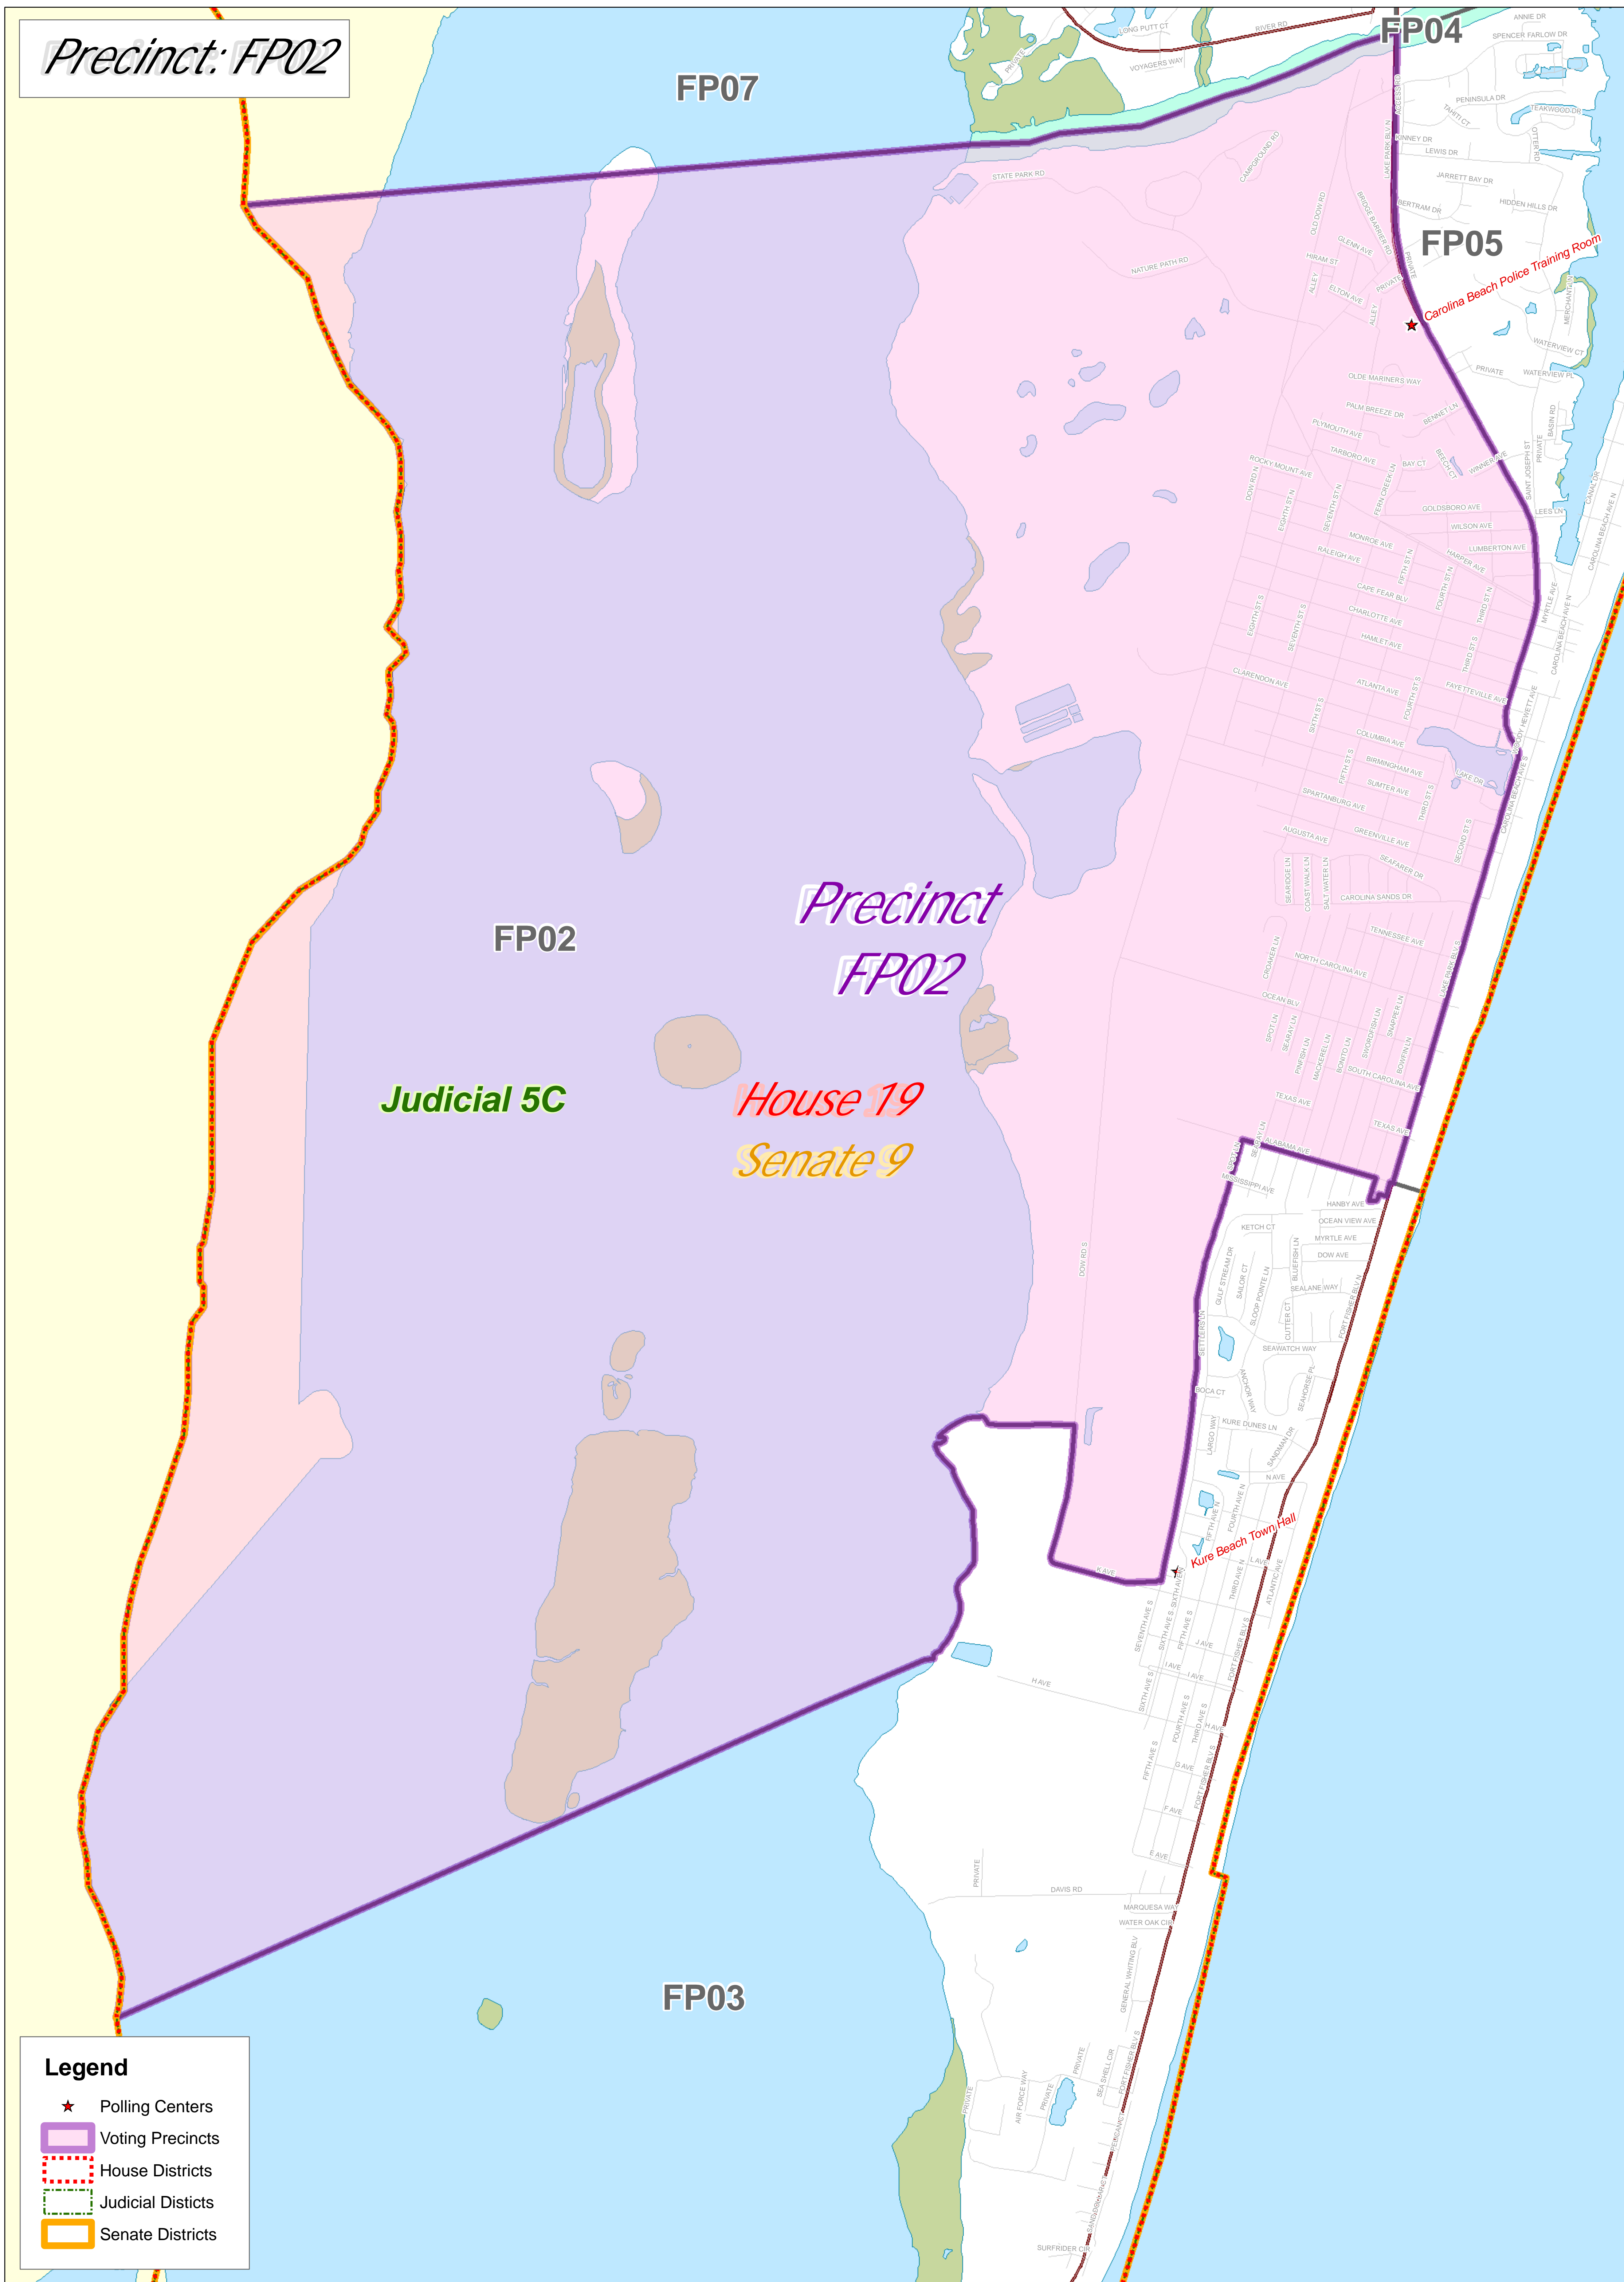

Voting Precincts - New Hanover County, NC

0 0.125 0.25 0.5 Miles

Precinct: FP02

FP02

FP07

FP04

FP05

Precinct
FP02

Judicial 5C

House 19

Senate 9

Kure Beach Town Hall

Carolina Beach Police Training Room

Legend

- ★ Polling Centers
- ▭ Voting Precincts
- ▭ House Districts
- ▭ Judicial Districts
- ▭ Senate Districts