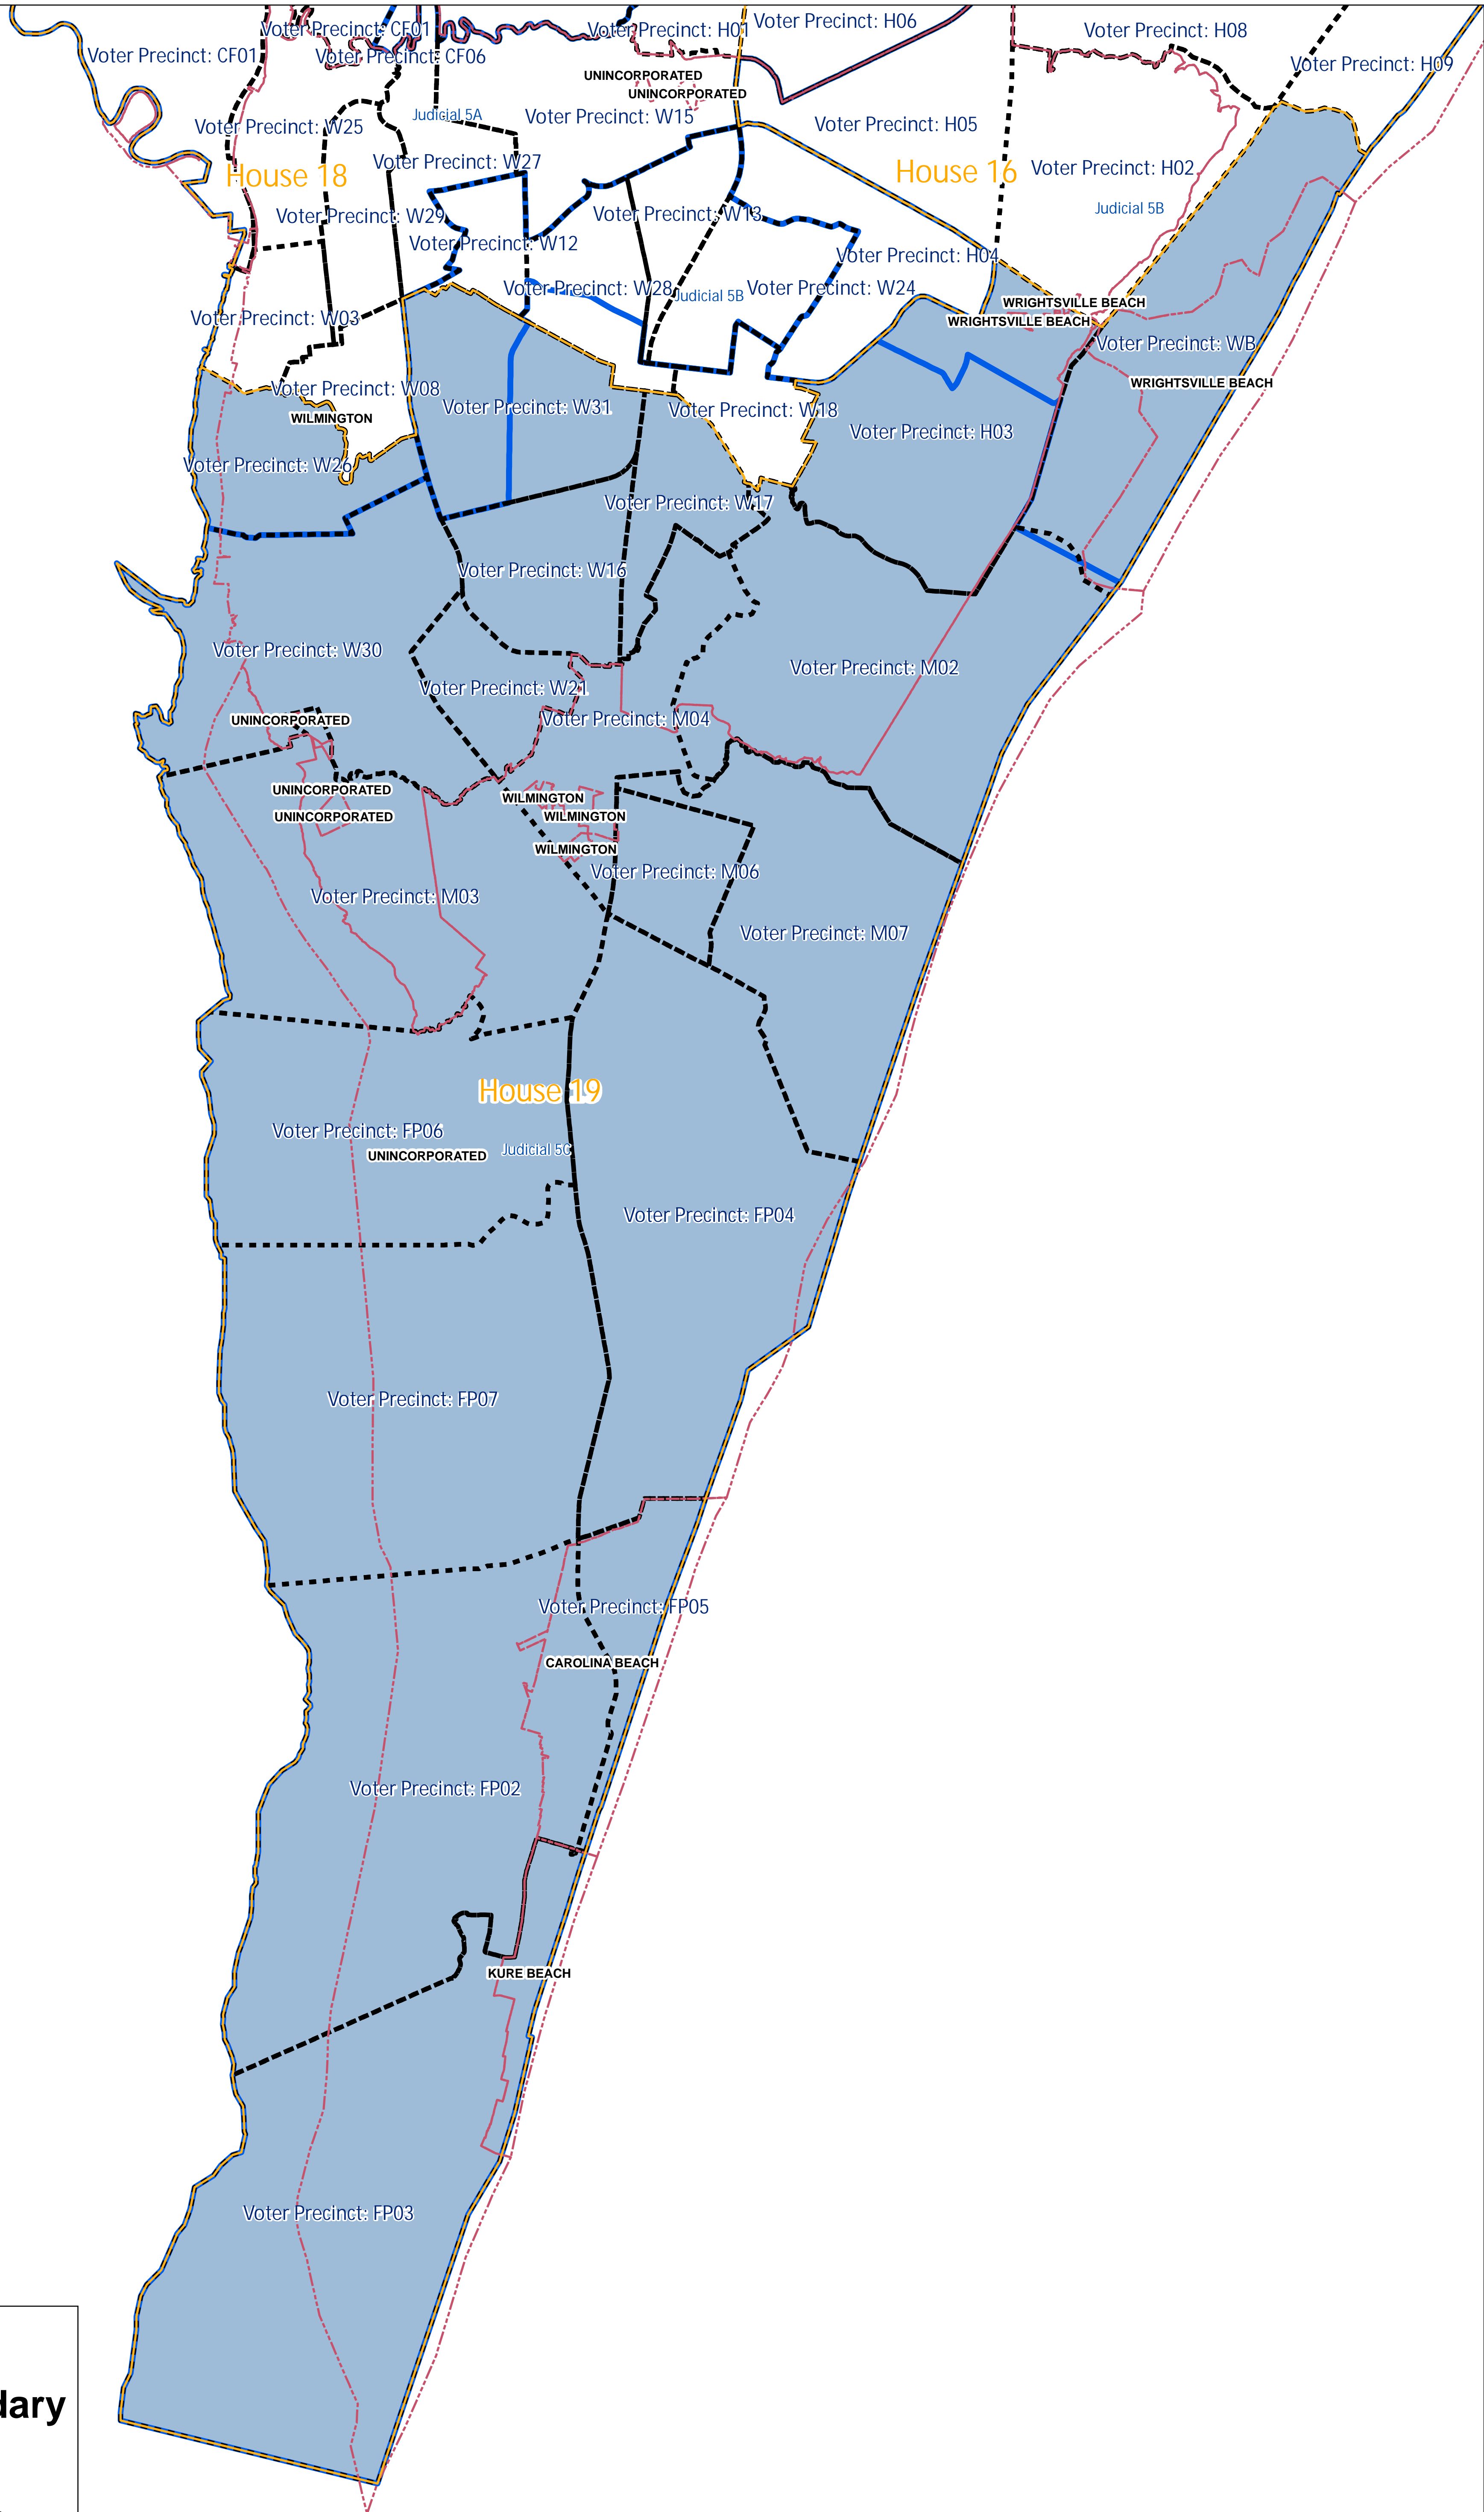

New Hanover County House Districts

0 4,750 9,500 19,000 Feet

House Distict 19

Legend

- Municipal Boundary
- House Districts
- Judicial Districts
- Voter Precincts

Map prepared: January 6, 2010
NHC Board of Elections